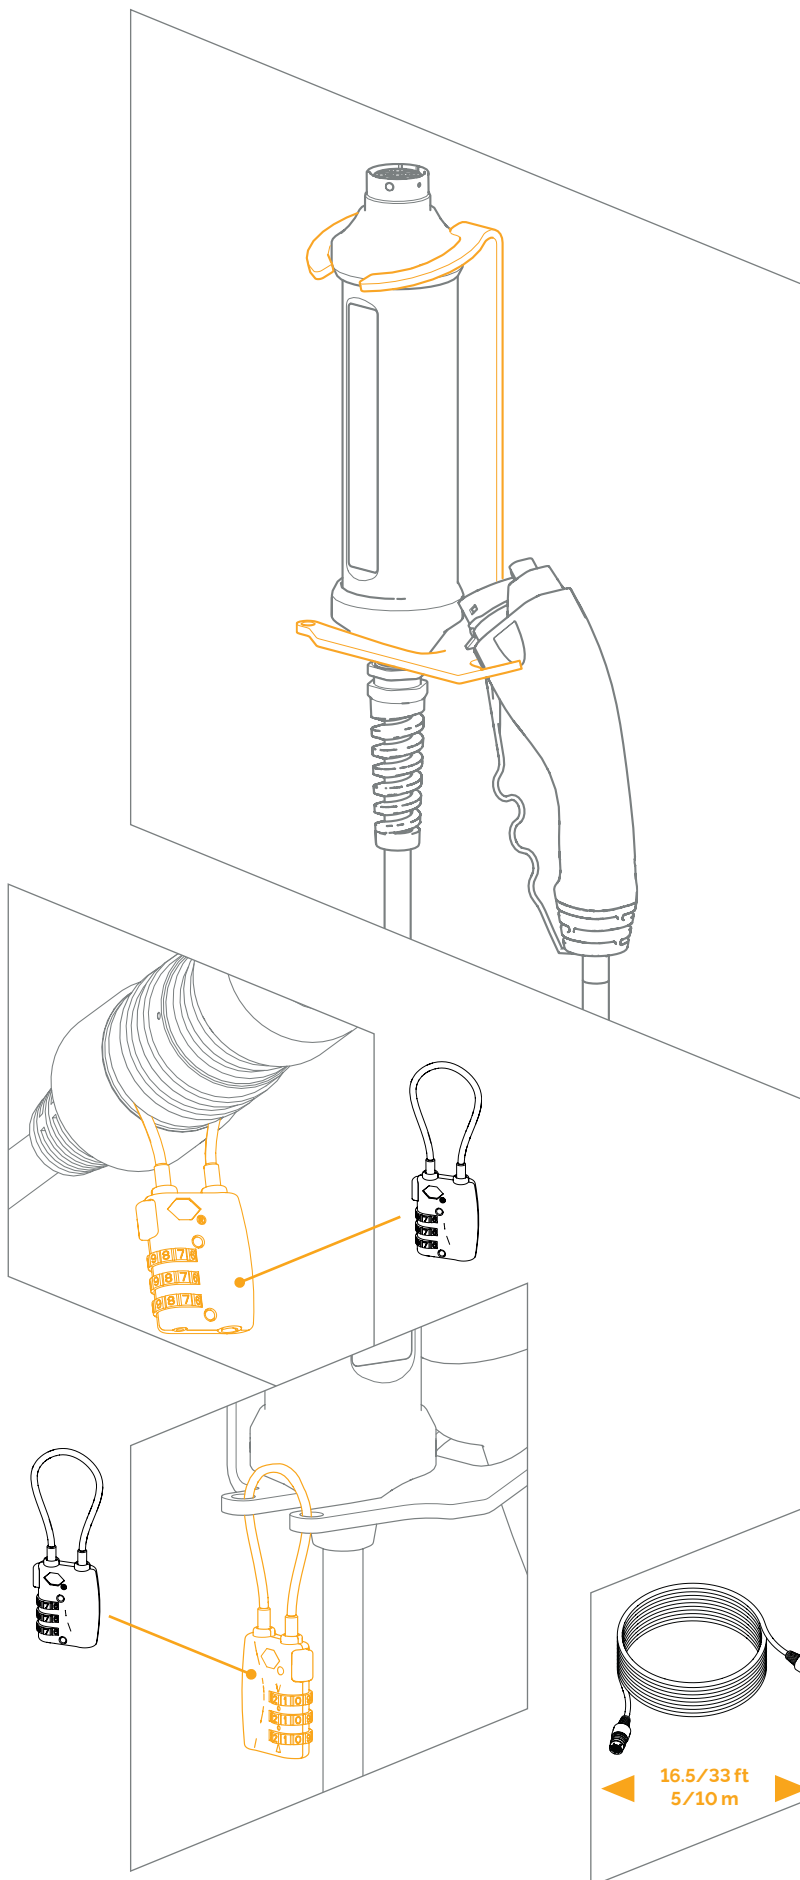

Attention If you use either a NEMA 14-50 or NEMA 6-50 adapter, check amperage of the circuit breaker before charging.

- 50 amp breaker → default charging with 40 amp
- 40 amp breaker → manually select 32 amp charging
- 30 amp breaker → manually select 24 amp charging

- NEMA 5-15
- NEMA 5-20
- NEMA 6-15
- NEMA 6-20
- NEMA 6-50
- NEMA 14-30
- NEMA 14-50
- NEMA TT-30